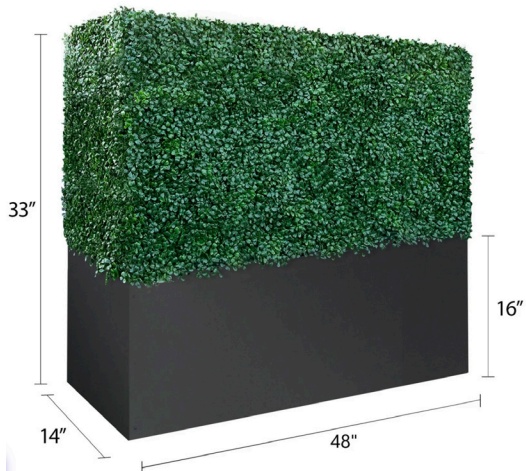

**COMMODORE EXECUTIVE CHAIR**  
**White / Chrome**  
Seat Adjust from 17" to 21"H

**TASK CHAIR w/ Arms | Black**  
Seat Adjust from 17" to 22"H

**DRAFTING STOOL | Black**  
Seat Adjust from 22" to 32"H

**ABERDEEN 8' Conference Table | Grey**  
96"L x 48"D x 29.5"H, 322 lbs

**DISTRICT 8' Conference Table | Grey**  
96"L x 47"D x 27.5"H, 138 lbs

**ABERDEEN 10' Conference Table | Grey**  
120"L x 48"D x 29.5"H, 322 lbs

Office

**8' FOLIAGE Backdrop Wall**  
8'L x 24"D x 8'H

**33"H Box Hedge Wall**  
48"L x 14"D x 33"H